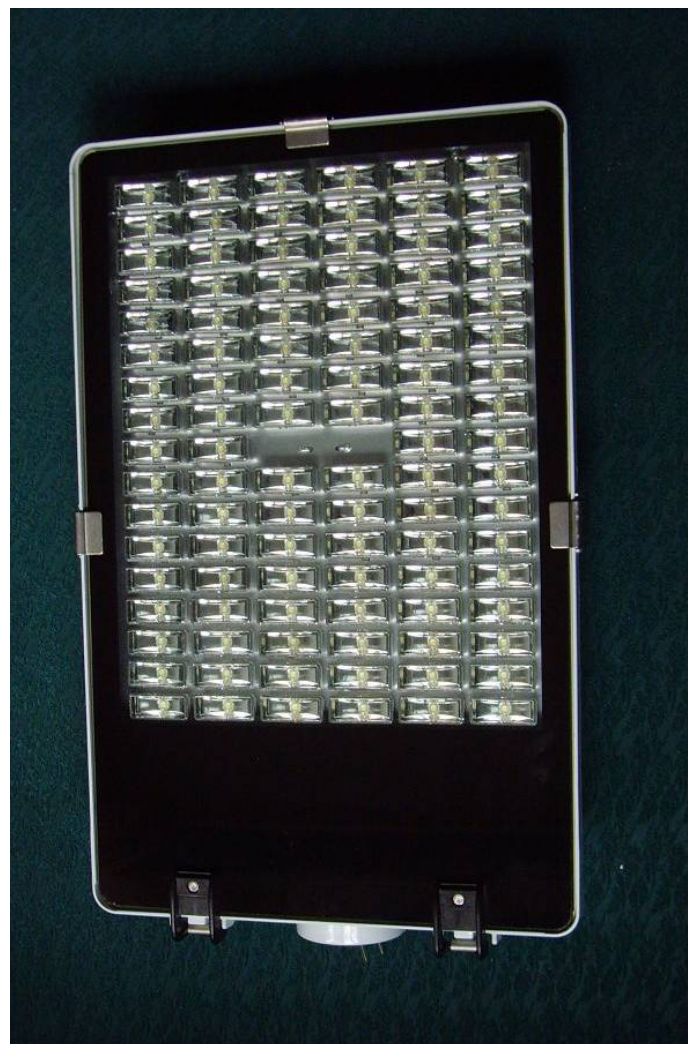

Item Name: LED Street Light

Item No: LYL-5433A-100w

Material: Aluminum

Case Color: White

LEDS: 100*1W

Color: White

Len Angle: 130/70

Working Voltage: AC220V

Frequency: 50Hz

Consumption: 100W

Degree: IP65

Install Height: 10—12m

Lux: 40-50lx

Color: 45*23m

Light Shape: Rectangle

Lms: 10000lm

Color temperature: 5500-6500k

RA: Ra85

Power Factor: >0.95

Working Temperature: -40°C~50°C

size: 540*340*125(mm)

Master Box: 560*370*145 (mm)

Net weight: 5.98(Kg)

Packing Pcs: 1

Gross weight: 6.8(kg)

Welcome to Contact me :

James Wang James@ledlightmaker.com

MSN/SKYPE:wmfeng007

Tel/Fax:86 0755 8614 4247